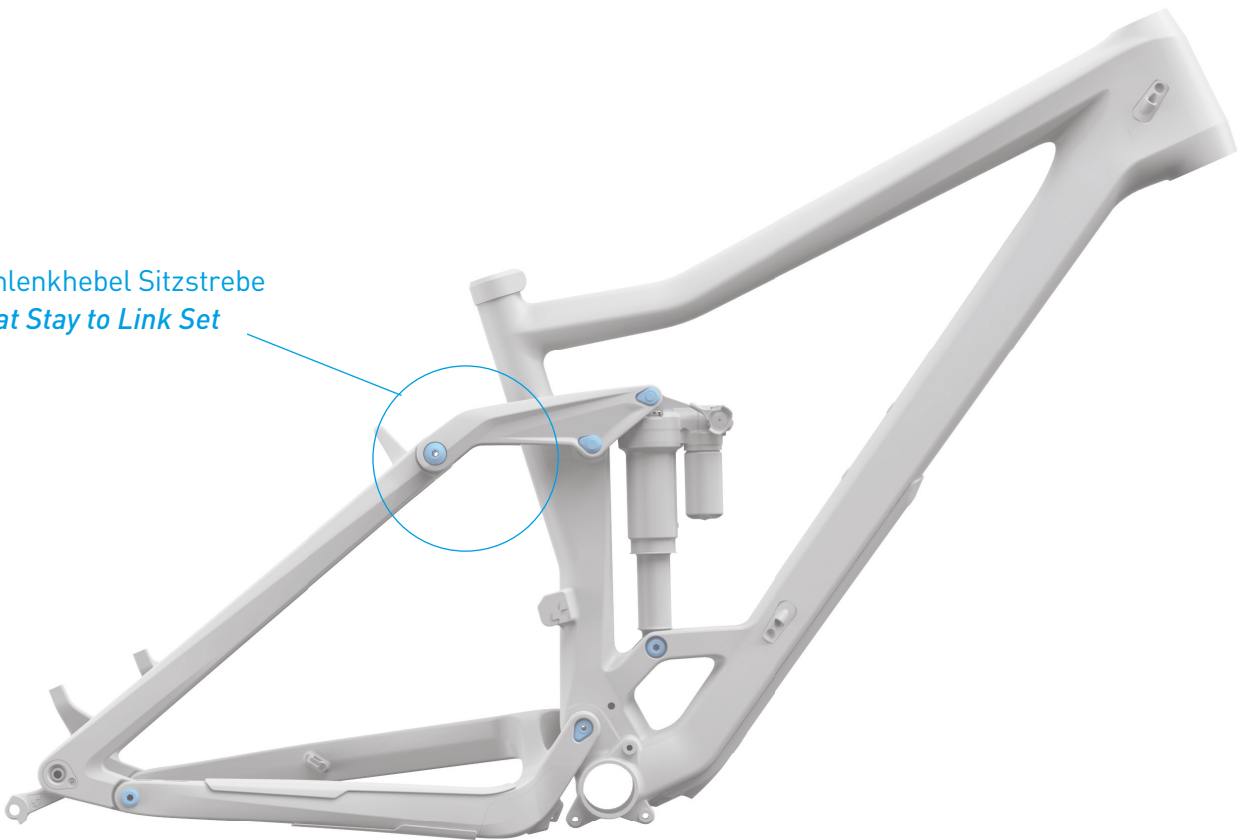

Umlenkhebel Sitzstrebe - *Seat Stay to Link Set*

Umlenkhebel Sitzstrebe
Seat Stay to Link Set

Umlenkhebel Stützstrebe - *Seat Stay to Link Set*

ART. 8521

258100 Cube TW015 Race grey 'n' black 2019
258200 Cube TW015 SL black 'n' orange 2019
258300 Cube TW015 frameset globalsquad 2019