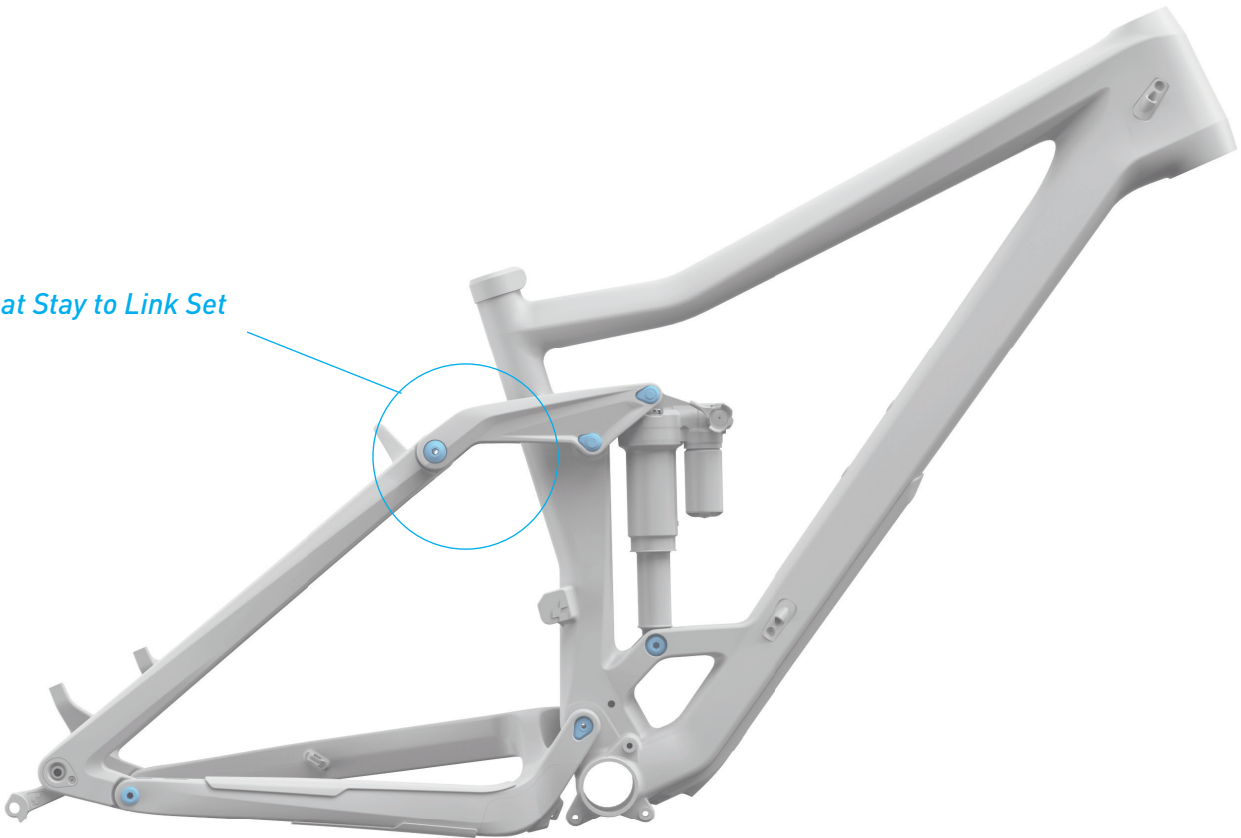

Seat Stay to Link Set

Seat Stay to Link Set