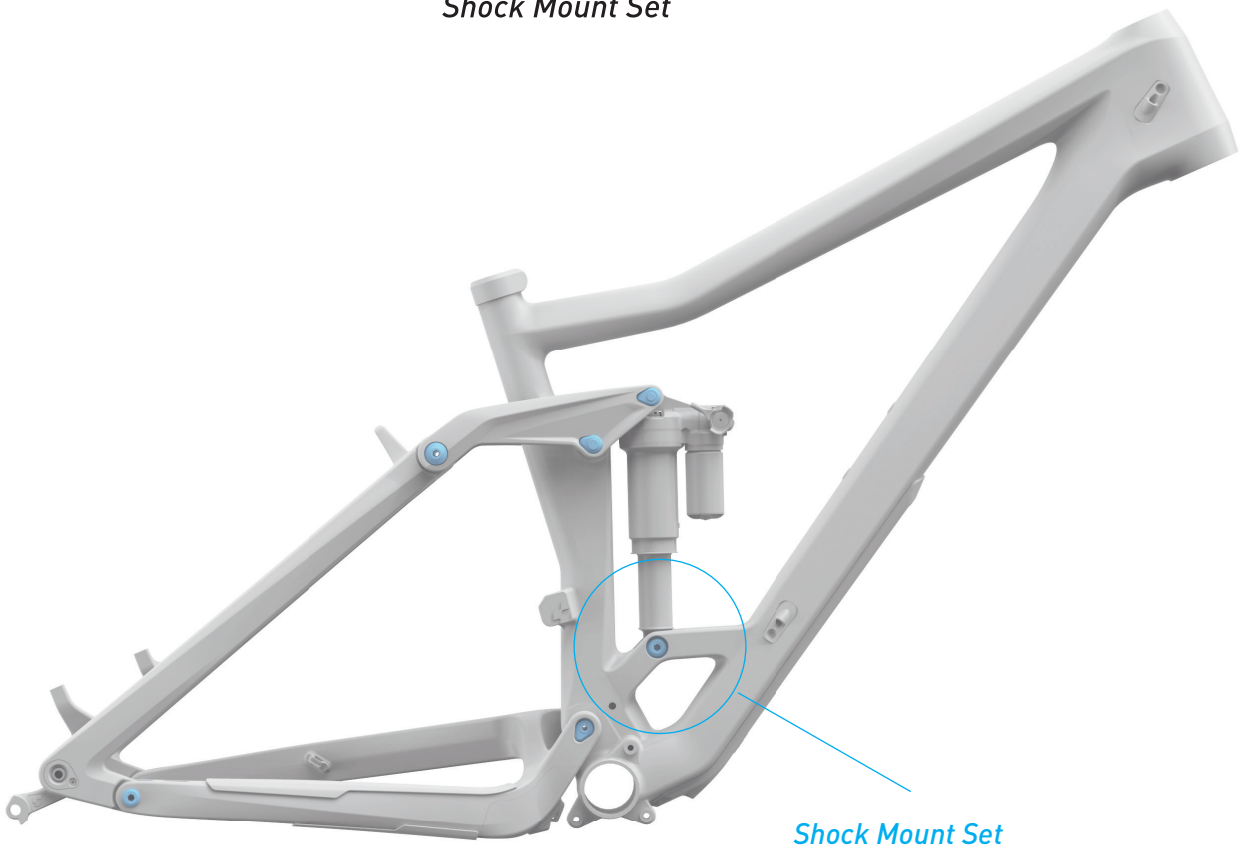

Shock Mount Set