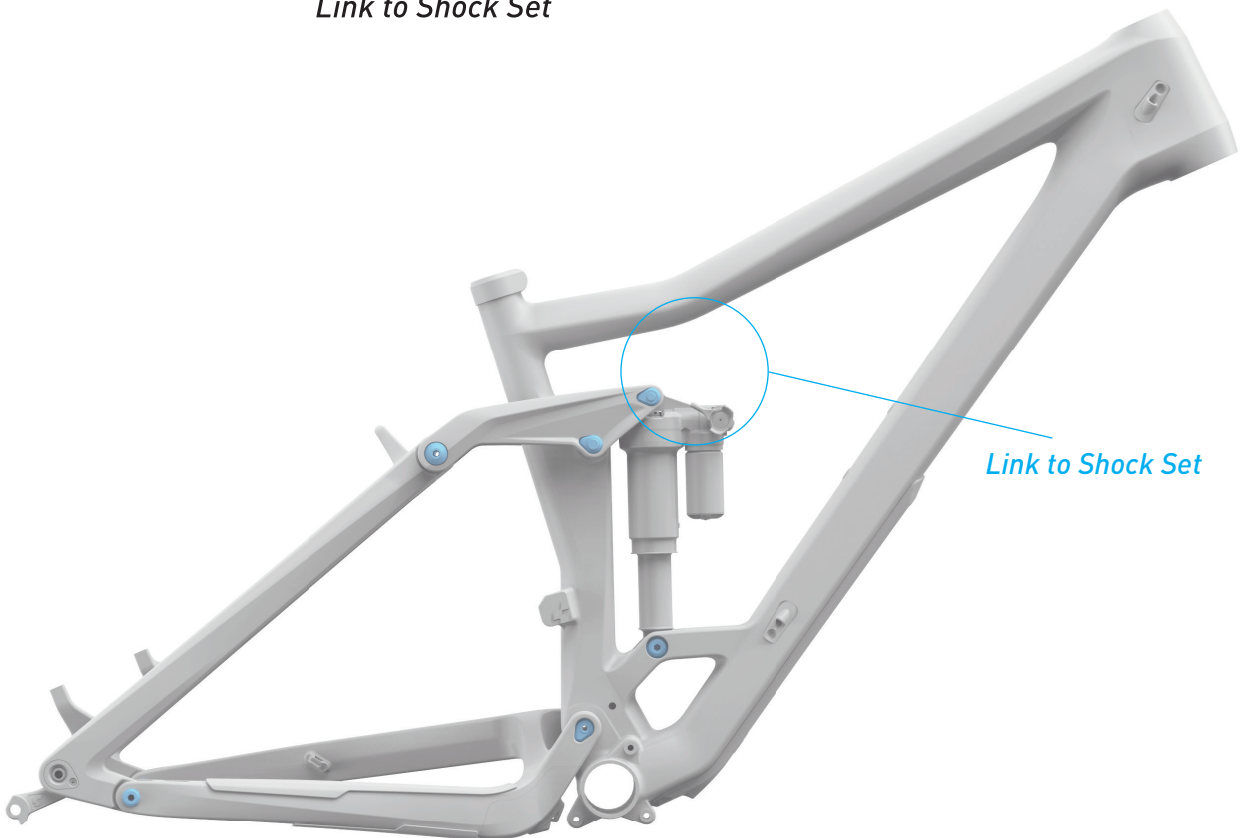

Link to Shock Set