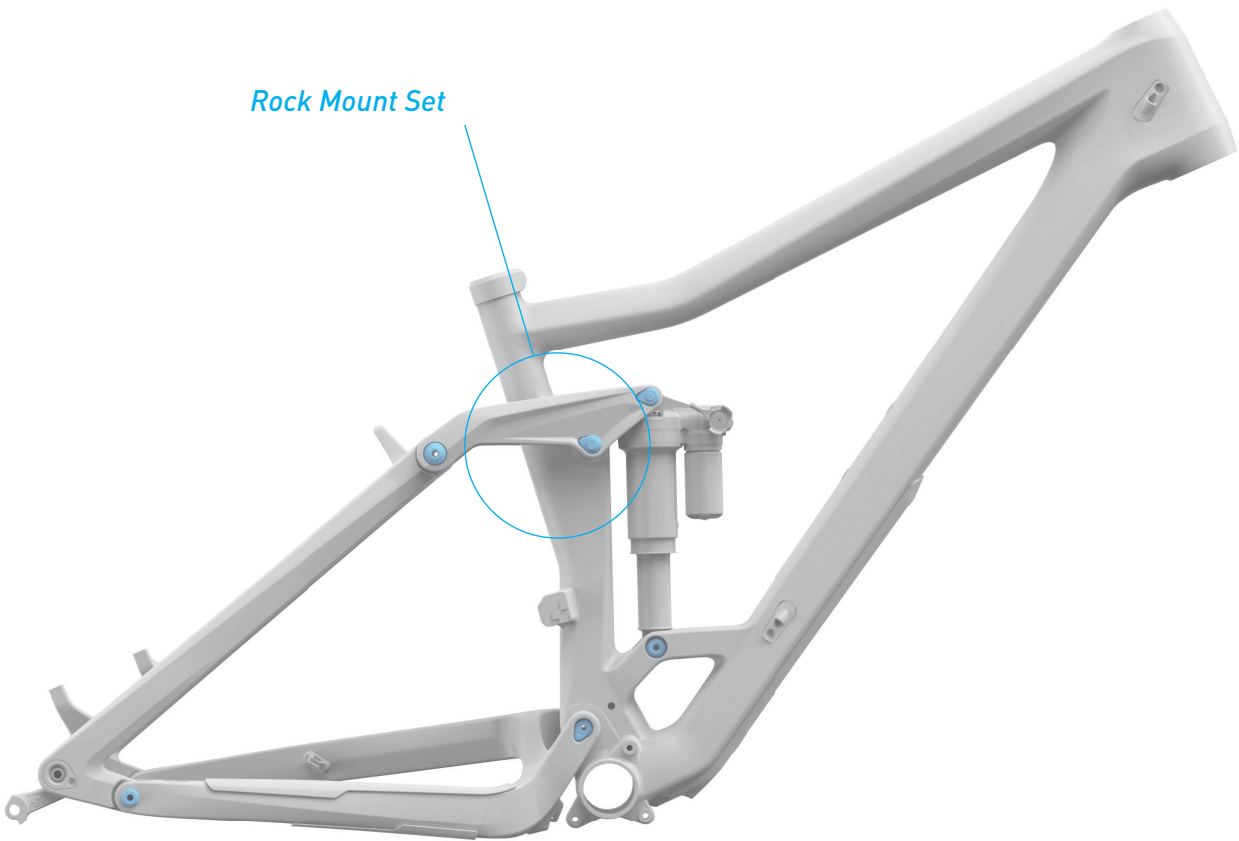

Rock Mount Set

Rock Mount Set